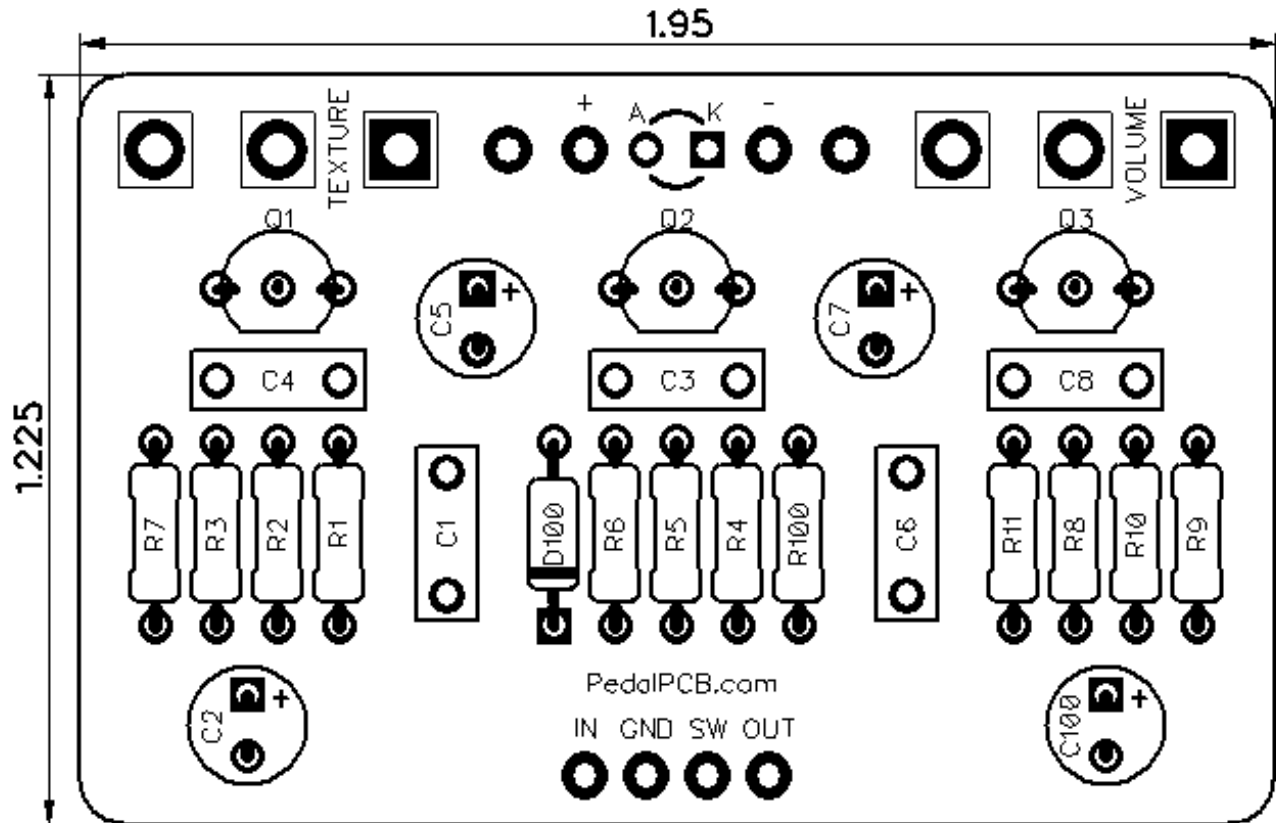

PedalPCB

Toupee Fuzz

Revised 8/12/20

CONTROLS AND FEATURES

- Volume
- Texture

All trademarks and registered trademarks are the property of their respective owners. The company, product, and service names used in this web site are for identification purposes only. Use of these names, logos, and brands does not imply endorsement.

Toupee Fuzz

Drill Template
125B enclosure