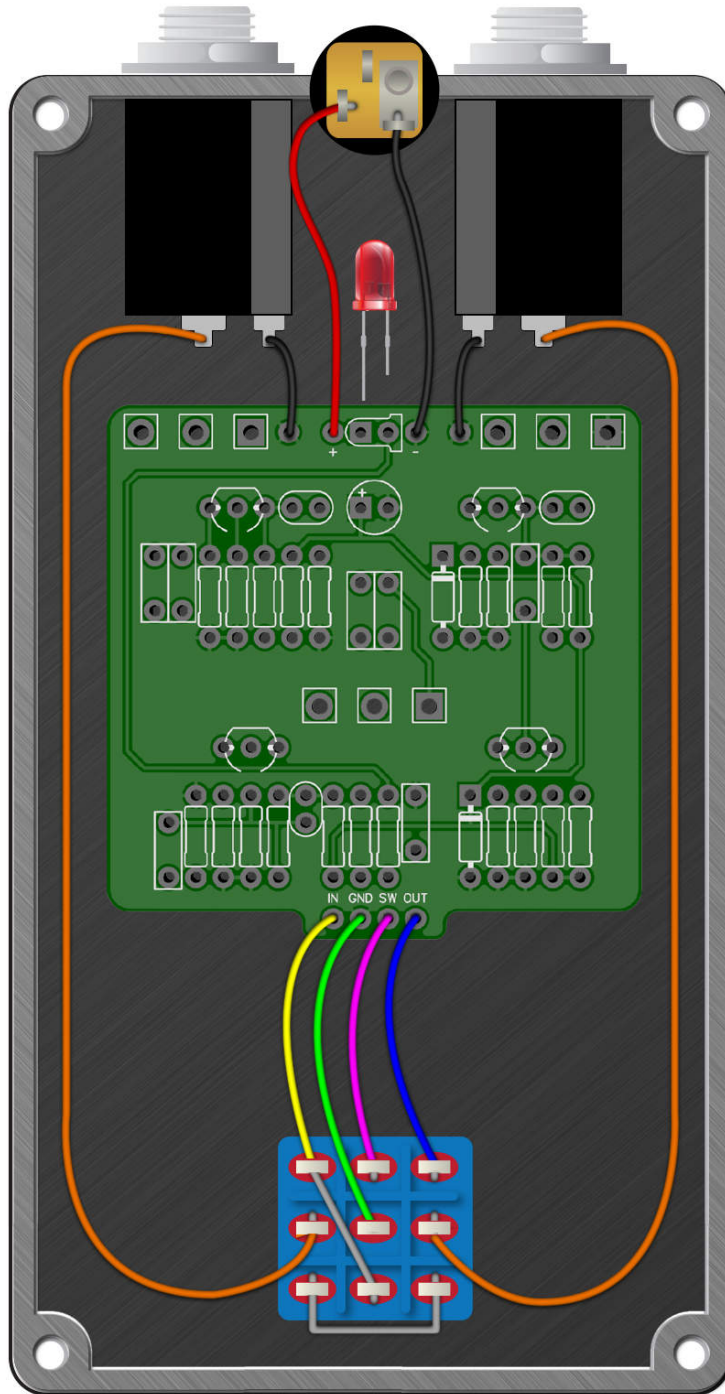

PedalPCB

Toupee Fuzz

Revised 8/12/20

CONTROLS AND FEATURES

- Volume
- Texture

All trademarks and registered trademarks are the property of their respective owners. The company, product, and service names used in this web site are for identification purposes only. Use of these names, logos, and brands does not imply endorsement.

Toupee Fuzz

Drill Template
125B enclosure