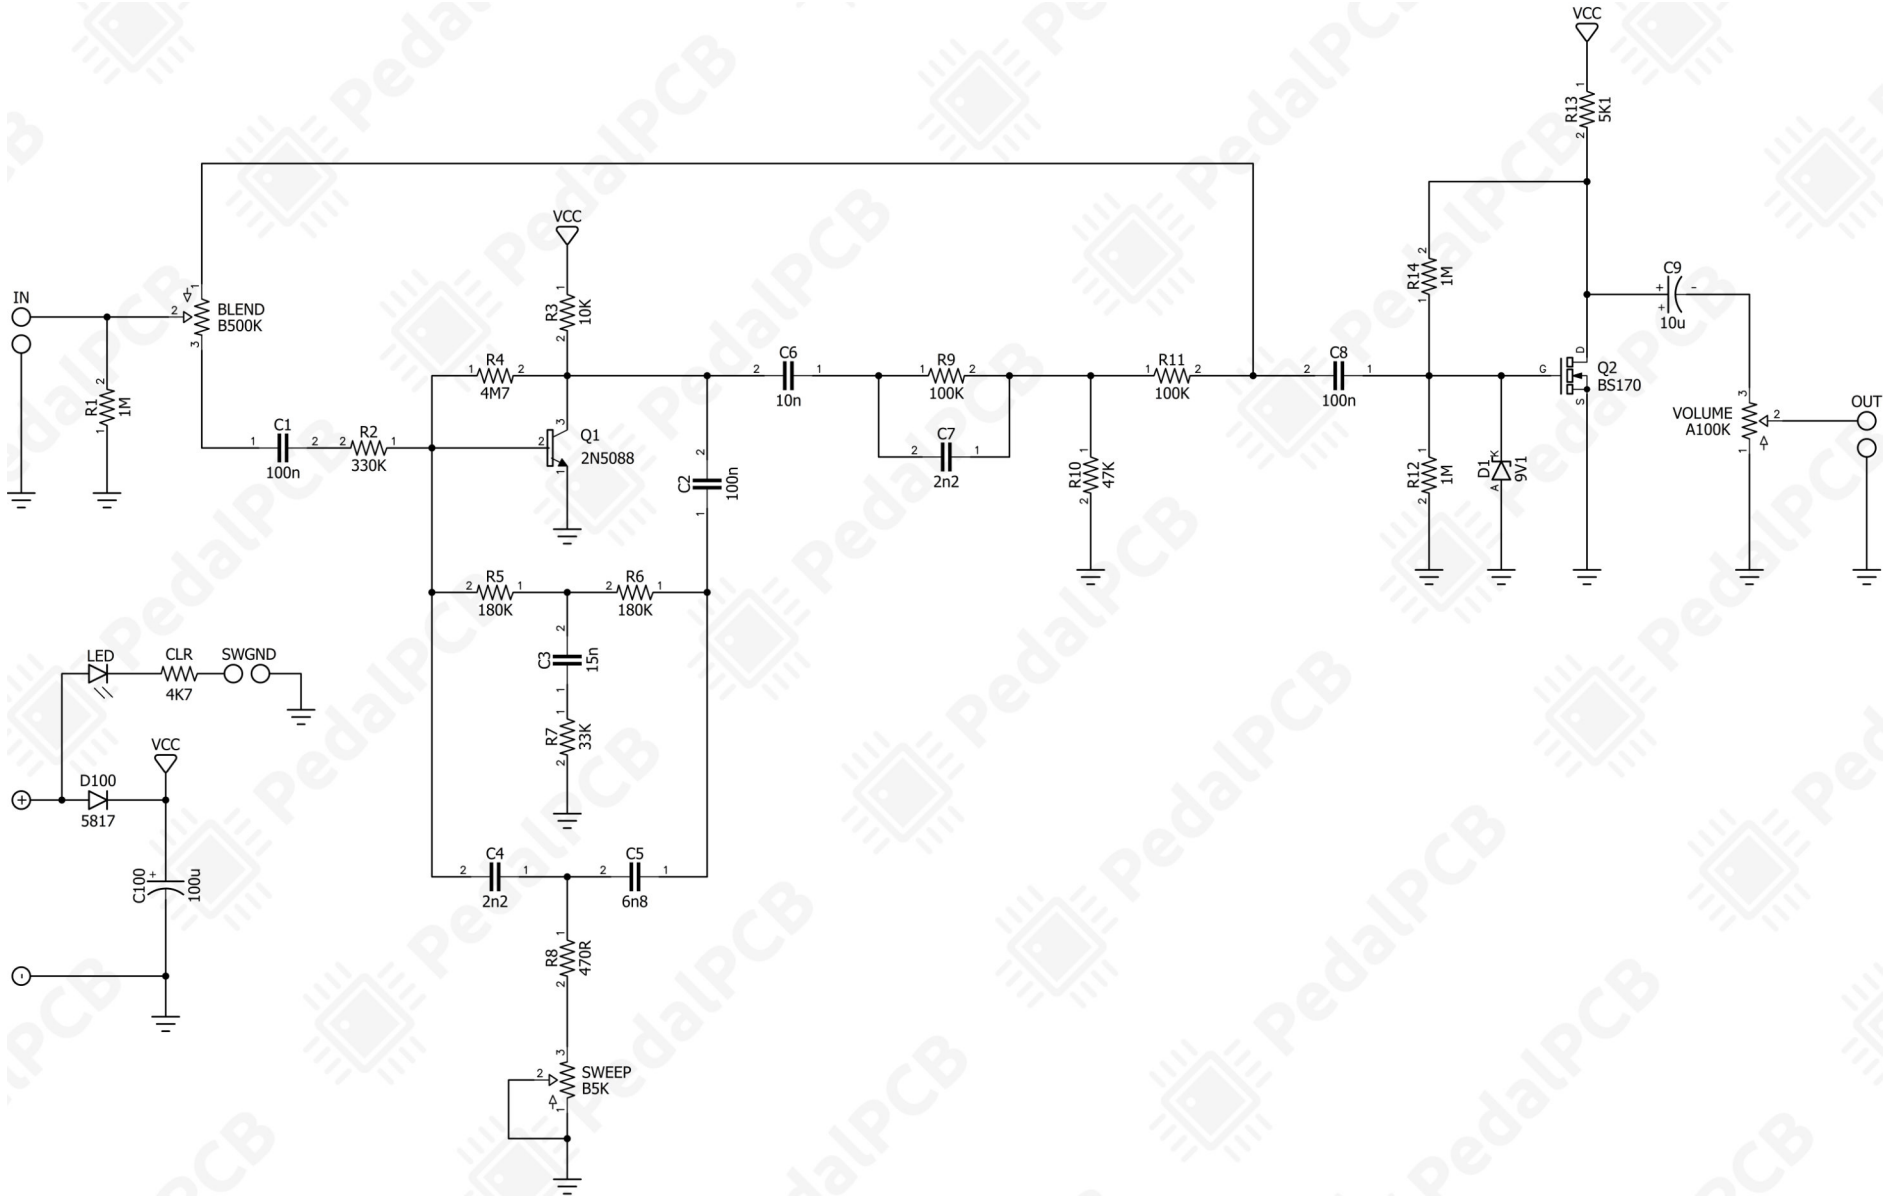

# Thunder Chicken Fixed Wah

Schematic Diagram