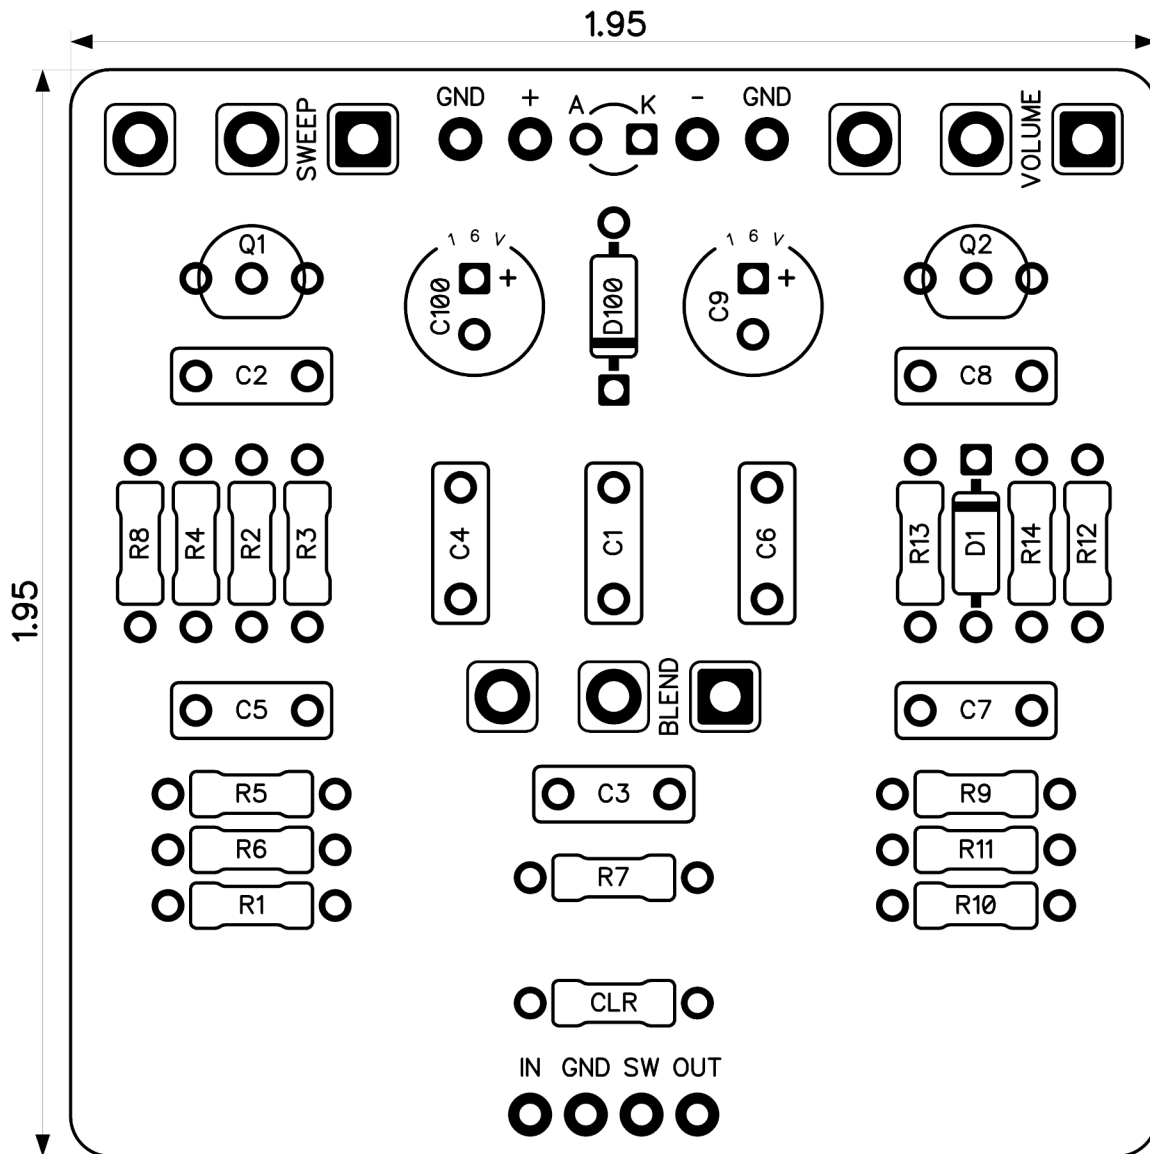

CONTROLS AND FEATURES

- Volume
- Blend
- Sweep

All trademarks and registered trademarks are the property of their respective owners. The company, product, and service names used in this web site are for identification purposes only. Use of these names, logos, and brands does not imply endorsement.