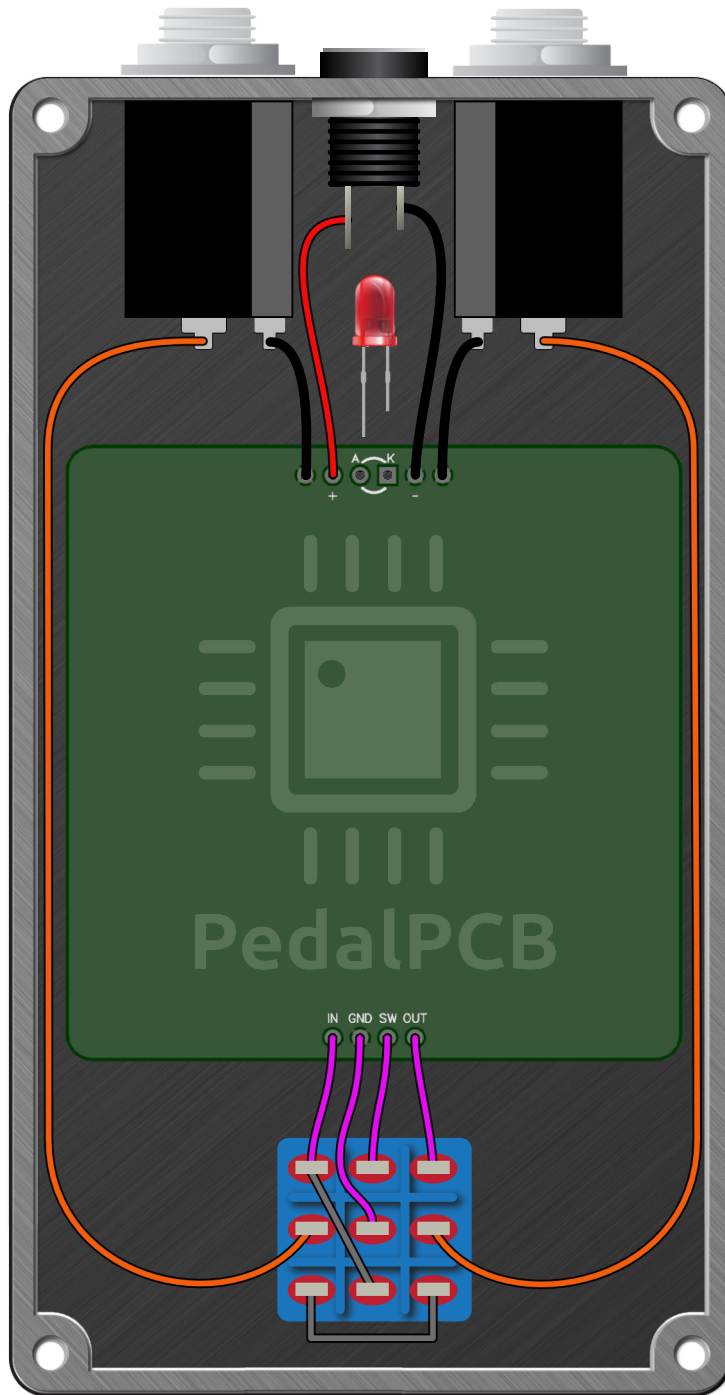

Thunder Chicken Fixed Wah

Wiring Diagram