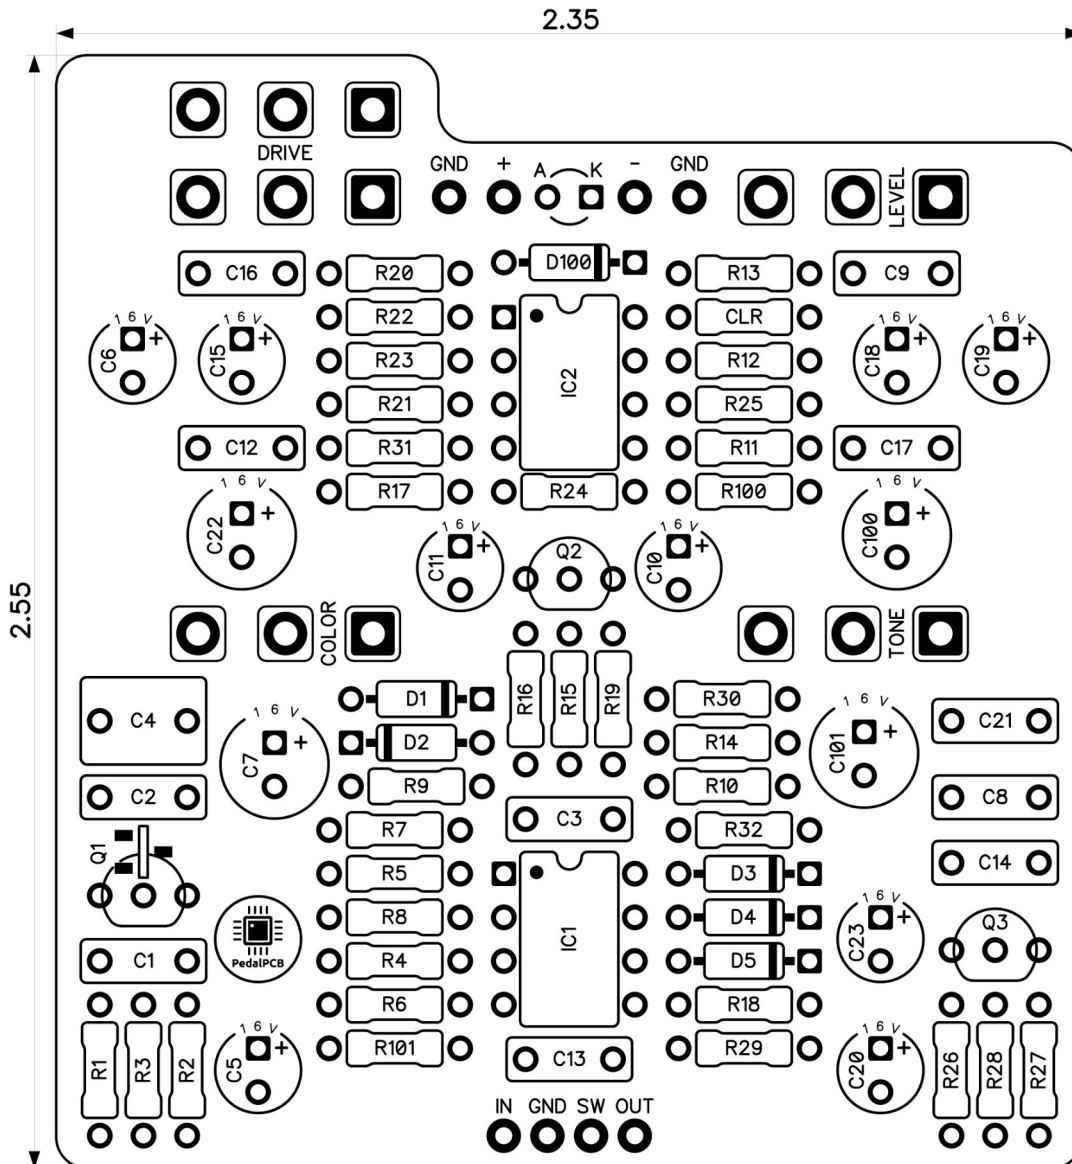

Proletarian Overdrive/Distortion

Revised 5/14/24

CONTROLS AND FEATURES

- Level
- Drive
- Tone
- Color

All trademarks and registered trademarks are the property of their respective owners. The company, product, and service names used in this web site are for identification purposes only. Use of these names, logos, and brands does not imply endorsement.

Proletarian Overdrive/Distortion

Schematic Diagram