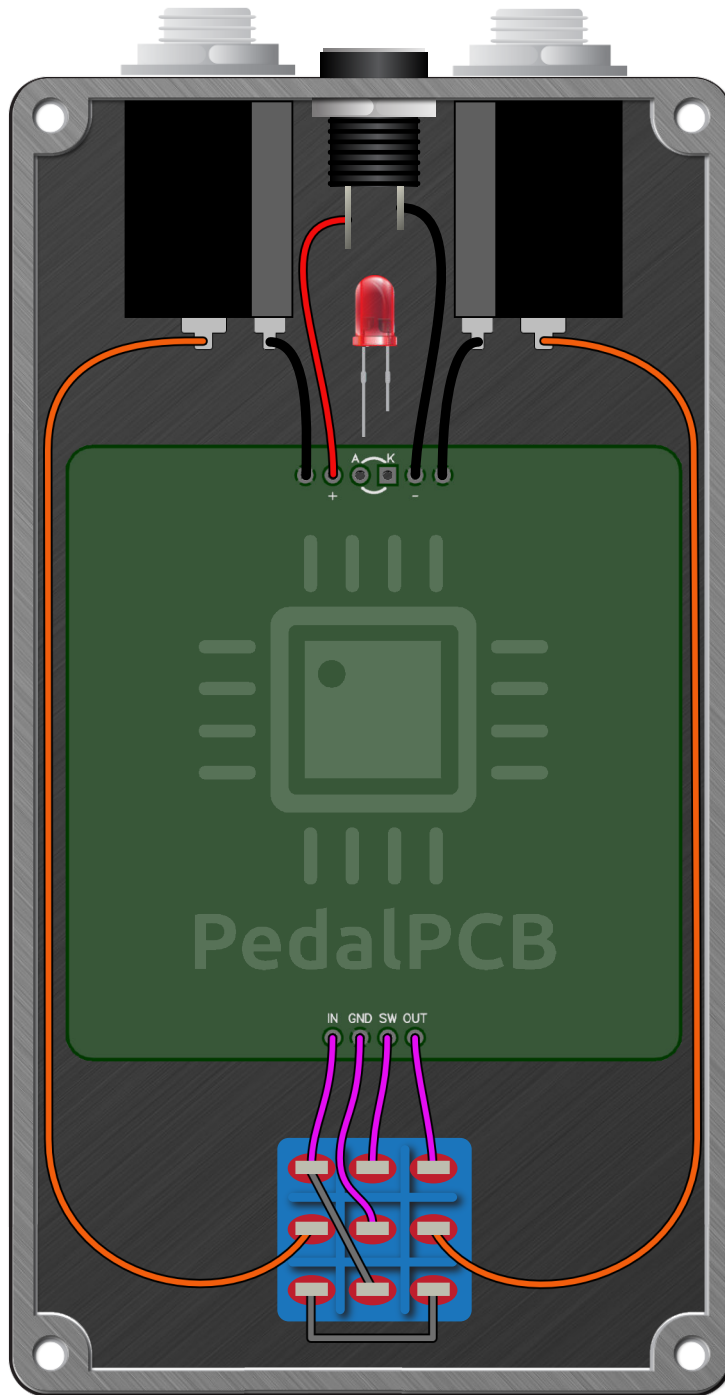

Powersound Overdrive

Revised 8/15/23

CONTROLS AND FEATURES

- Volume
- Gain
- Treble
- Bass

Powersound Overdrive

Schematic Diagram

Powersound Overdrive

Wiring Diagram

Powersound Overdrive

Drill Template
125B Enclosure