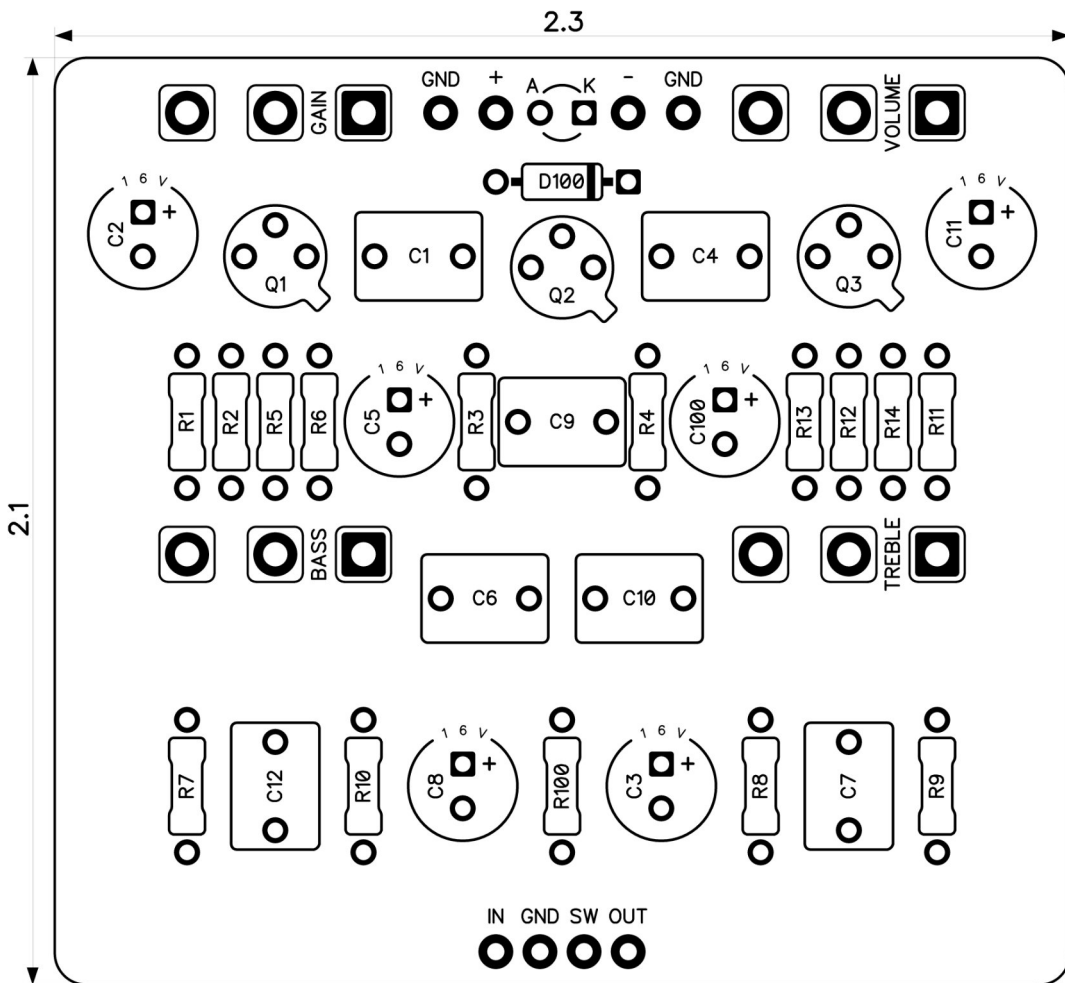

Powersound Overdrive

Revised 8/15/23

CONTROLS AND FEATURES

- Volume
- Gain
- Treble
- Bass

Powersound Overdrive

Schematic Diagram

Powersound Overdrive

Wiring Diagram

Powersound Overdrive

Drill Template
125B Enclosure