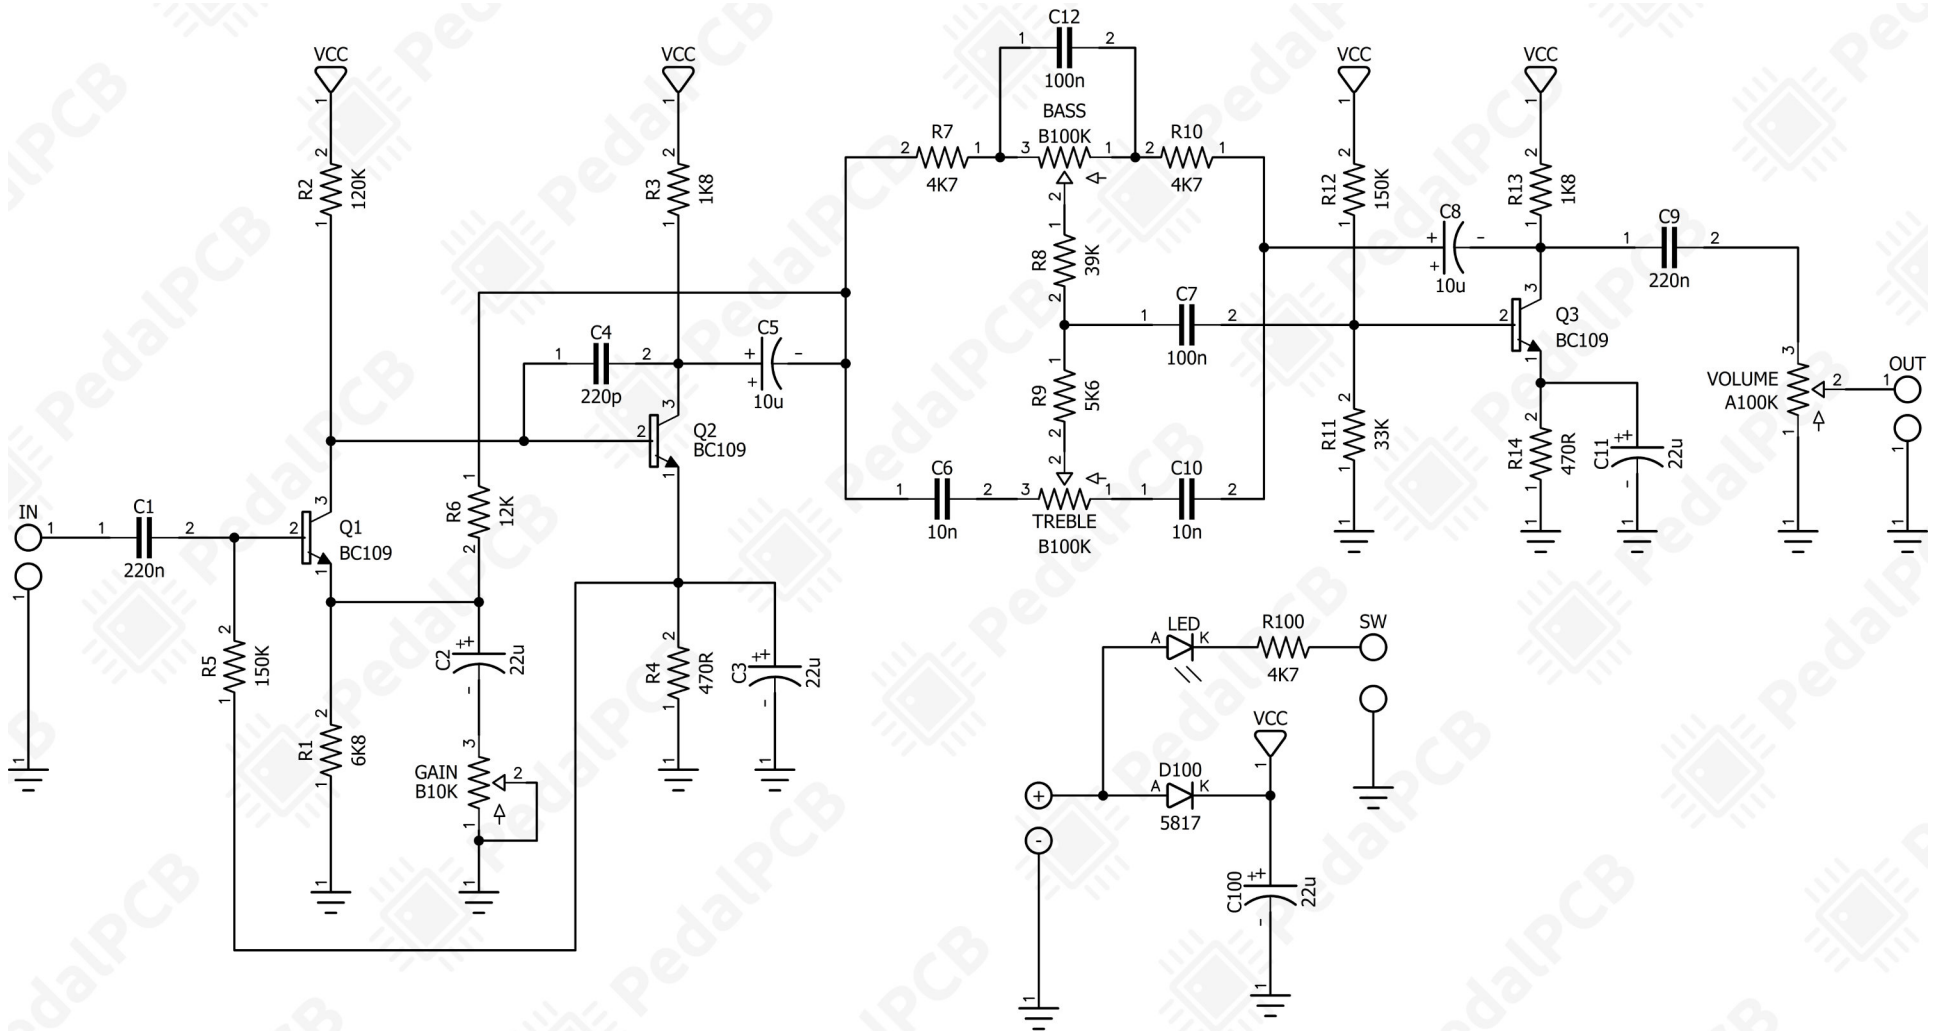

Powersound Overdrive

Schematic Diagram