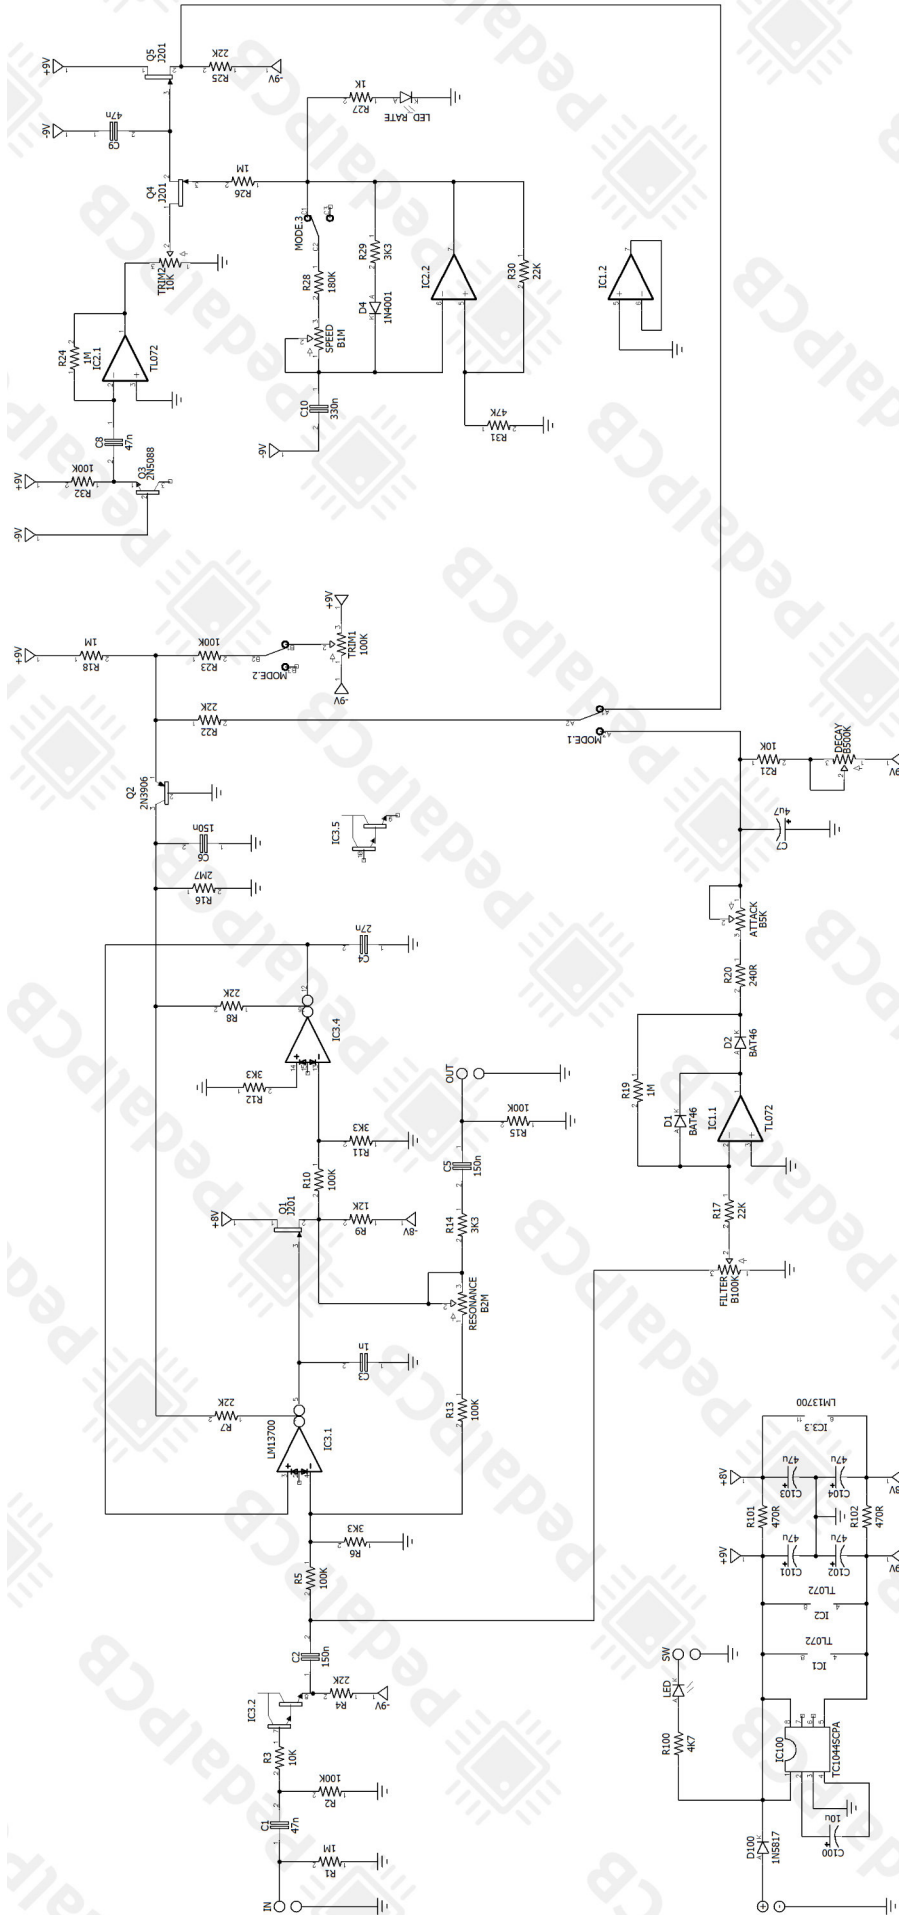

## Sample Hold / Envelope Filter

Parts List (Page 1 of 2)

LOCATION	VALUE	TYPE	NOTES
R1	1M	Resistor, 1/4W	
R2	100K	Resistor, 1/4W	
R3	10K	Resistor, 1/4W	
R4	22K	Resistor, 1/4W	
R5	100K	Resistor, 1/4W	
R6	3K3	Resistor, 1/4W	
R7	22K	Resistor, 1/4W	
R8	22K	Resistor, 1/4W	
R9	12K	Resistor, 1/4W	
R10	100K	Resistor, 1/4W	
R11	3K3	Resistor, 1/4W	
R12	3K3	Resistor, 1/4W	
R13	100K	Resistor, 1/4W	
R14	3K3	Resistor, 1/4W	
R15	100K	Resistor, 1/4W	
R16	2M7	Resistor, 1/4W	
R17	22K	Resistor, 1/4W	
R18	1M	Resistor, 1/4W	
R19	1M	Resistor, 1/4W	
R20	240R	Resistor, 1/4W	
R21	10K	Resistor, 1/4W	
R22	22K	Resistor, 1/4W	
R23	100K	Resistor, 1/4W	
R24	1M	Resistor, 1/4W	
R25	22K	Resistor, 1/4W	
R26	1M	Resistor, 1/4W	
R27	1K	Resistor, 1/4W	
R28	180K	Resistor, 1/4W	
R29	3K3	Resistor, 1/4W	
R30	22K	Resistor, 1/4W	
R31	47K	Resistor, 1/4W	
R32	100K	Resistor, 1/4W	
R100	4K7	Resistor, 1/4W	
R101	470R	Resistor, 1/4W	
R102	470R	Resistor, 1/4W	
C1	47n	Film capacitor, 7.2 x 2.5mm	
C2	150n	Film capacitor, 7.2 x 5.0mm	
C3	1n	Film capacitor, 7.2 x 2.5mm	
C4	27n	Film capacitor, 7.2 x 2.5mm	
C5	150n	Film capacitor, 7.2 x 5.0mm	
C6	150n	Film capacitor, 7.2 x 5.0mm	
C7	4u7	Electrolytic capacitor, 5mm	
C8	47n	Film capacitor, 7.2 x 2.5mm	
C9	47n	Film capacitor, 7.2 x 2.5mm	
C10	330n	Film capacitor, 7.2 x 5.0mm	
C100	10u	Electrolytic capacitor, 5mm	
C101	47u	Electrolytic capacitor, 5mm	

# Minnow Sample Hold / Envelope Filter

Schematic Diagram