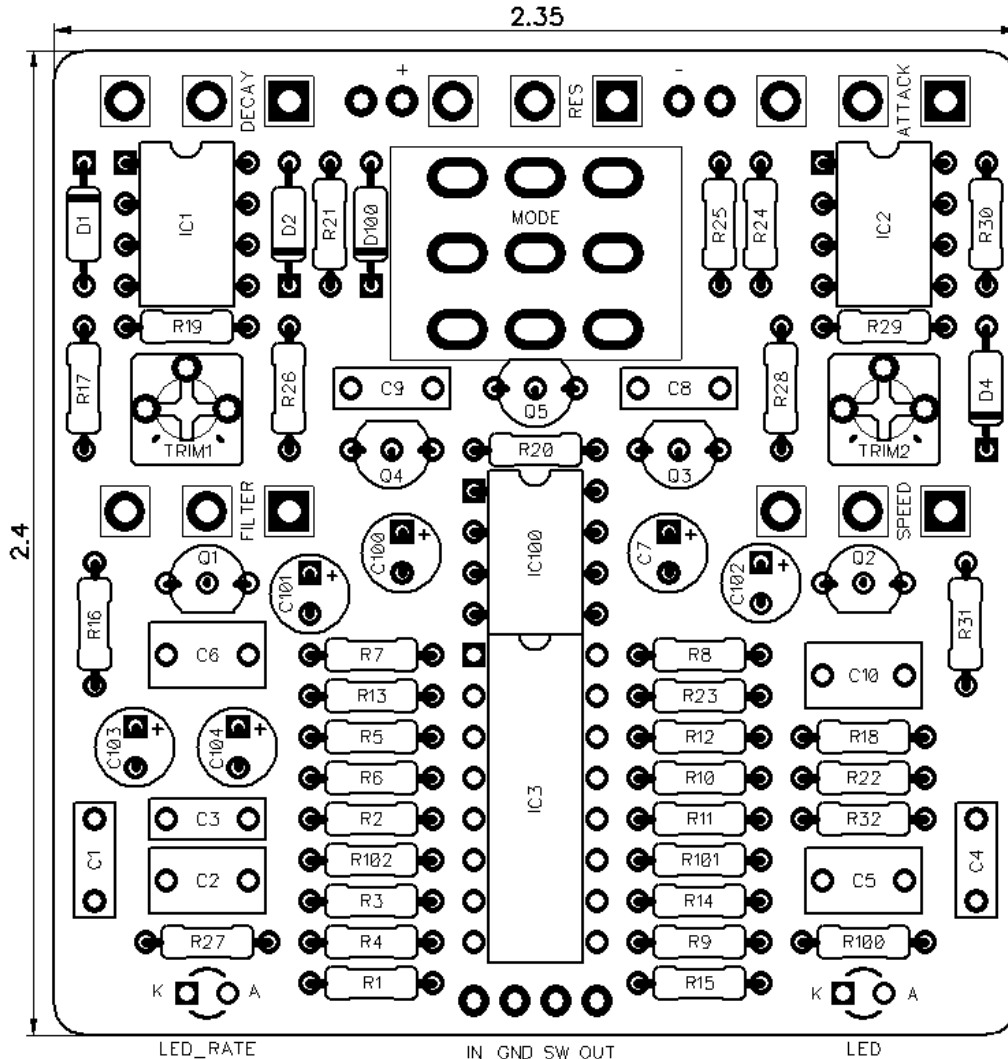

CONTROLS AND FEATURES

- Attack
- Resonance
- Decay
- Speed
- Filter
- Mode (Toggle switch)

All trademarks and registered trademarks are the property of their respective owners. The company, product, and service names used in this web site are for identification purposes only. Use of these names, logos, and brands does not imply endorsement.