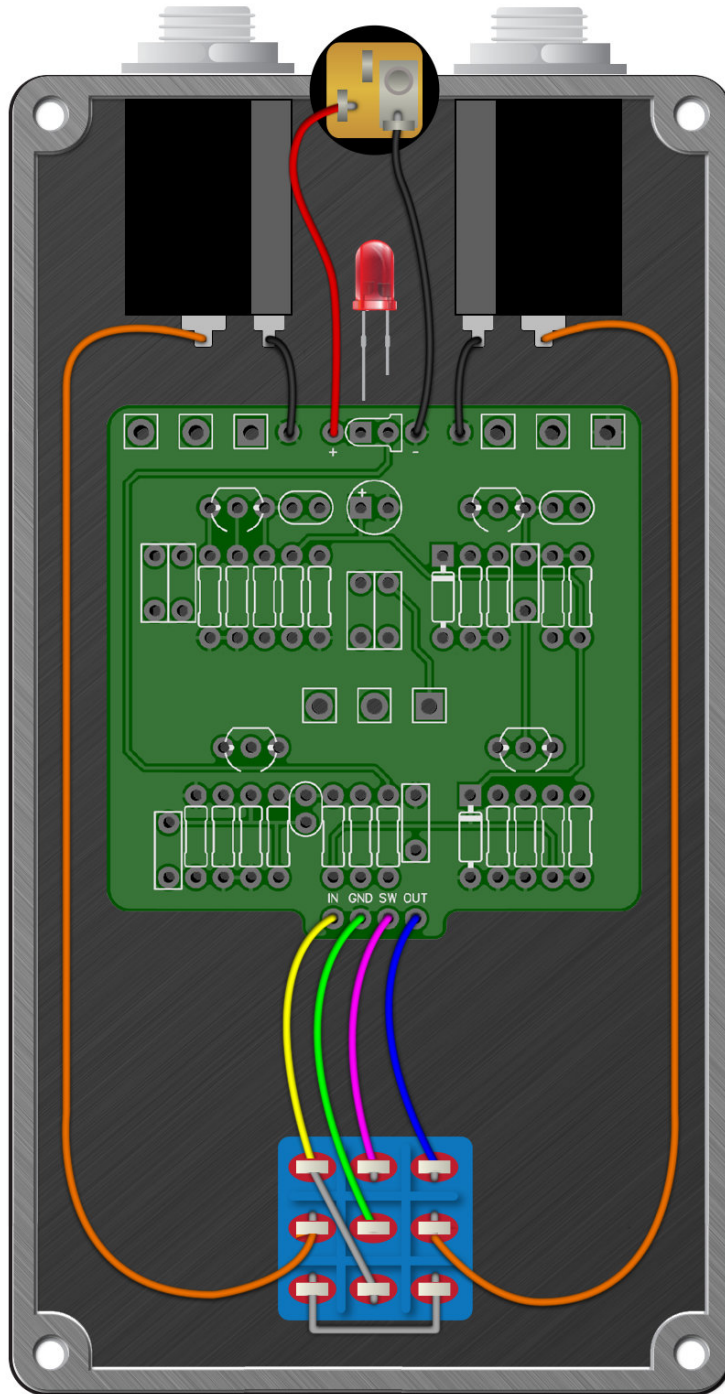

## Sample Hold / Envelope Filter

Parts List (Page 1 of 2)

LOCATION	VALUE	TYPE	NOTES
R1	1M	Resistor, 1/4W	
R2	100K	Resistor, 1/4W	
R3	10K	Resistor, 1/4W	
R4	22K	Resistor, 1/4W	
R5	100K	Resistor, 1/4W	
R6	3K3	Resistor, 1/4W	
R7	22K	Resistor, 1/4W	
R8	22K	Resistor, 1/4W	
R9	12K	Resistor, 1/4W	
R10	100K	Resistor, 1/4W	
R11	3K3	Resistor, 1/4W	
R12	3K3	Resistor, 1/4W	
R13	100K	Resistor, 1/4W	
R14	3K3	Resistor, 1/4W	
R15	100K	Resistor, 1/4W	
R16	2M7	Resistor, 1/4W	
R17	22K	Resistor, 1/4W	
R18	1M	Resistor, 1/4W	
R19	1M	Resistor, 1/4W	
R20	240R	Resistor, 1/4W	
R21	10K	Resistor, 1/4W	
R22	22K	Resistor, 1/4W	
R23	100K	Resistor, 1/4W	
R24	1M	Resistor, 1/4W	
R25	22K	Resistor, 1/4W	
R26	1M	Resistor, 1/4W	
R27	1K	Resistor, 1/4W	
R28	180K	Resistor, 1/4W	
R29	3K3	Resistor, 1/4W	
R30	22K	Resistor, 1/4W	
R31	47K	Resistor, 1/4W	
R32	100K	Resistor, 1/4W	
R100	4K7	Resistor, 1/4W	
R101	470R	Resistor, 1/4W	
R102	470R	Resistor, 1/4W	
C1	47n	Film capacitor, 7.2 x 2.5mm	
C2	150n	Film capacitor, 7.2 x 5.0mm	
C3	1n	Film capacitor, 7.2 x 2.5mm	
C4	27n	Film capacitor, 7.2 x 2.5mm	
C5	150n	Film capacitor, 7.2 x 5.0mm	
C6	150n	Film capacitor, 7.2 x 5.0mm	
C7	4u7	Electrolytic capacitor, 5mm	
C8	47n	Film capacitor, 7.2 x 2.5mm	
C9	47n	Film capacitor, 7.2 x 2.5mm	
C10	330n	Film capacitor, 7.2 x 5.0mm	
C100	10u	Electrolytic capacitor, 5mm	
C101	47u	Electrolytic capacitor, 5mm	

# Minnow Sample Hold / Envelope Filter

Schematic Diagram

## Sample Hold / Envelope Filter

Wiring Diagram