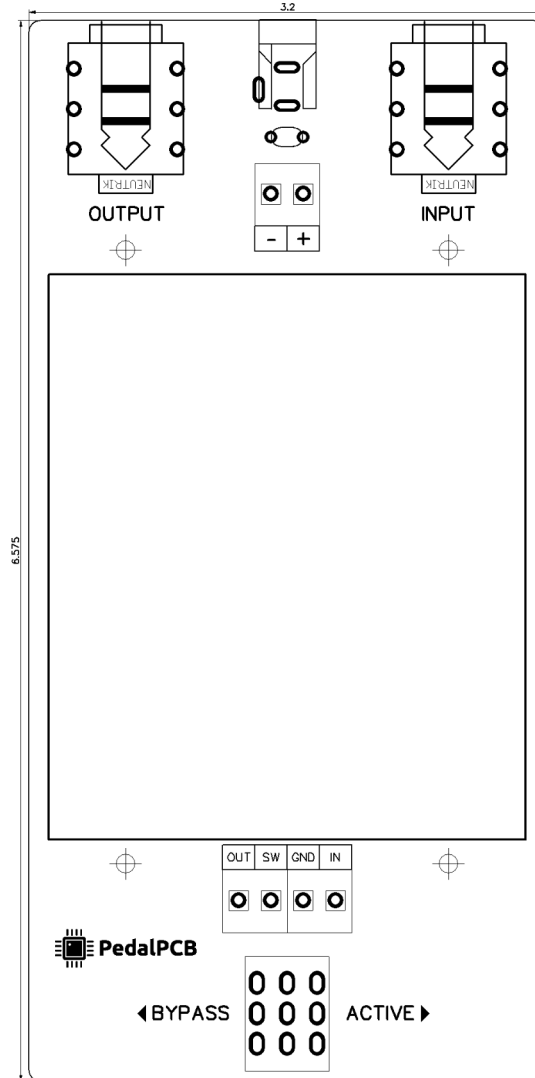

Auditorium Test Platform

Revised 11/3/24

LOCATION	TYPE	NOTES
INPUT JACK	1/4" Enclosed Jack	[LINK]
OUTPUT JACK	1/4" Enclosed Jack	[LINK]
DC JACK	2.1mm Barrel-type DC jack	[LINK]
TOGGLE SWITCH	3PDT Toggle Switch, LATCHING (ON/ON)	[LINK]
POLYFUSE	Resettable Poly Fuse (250mA)	[LINK]
TERMINAL BLOCK (Qty 3)	5mm Screw Terminal Block, 2 position	[LINK]