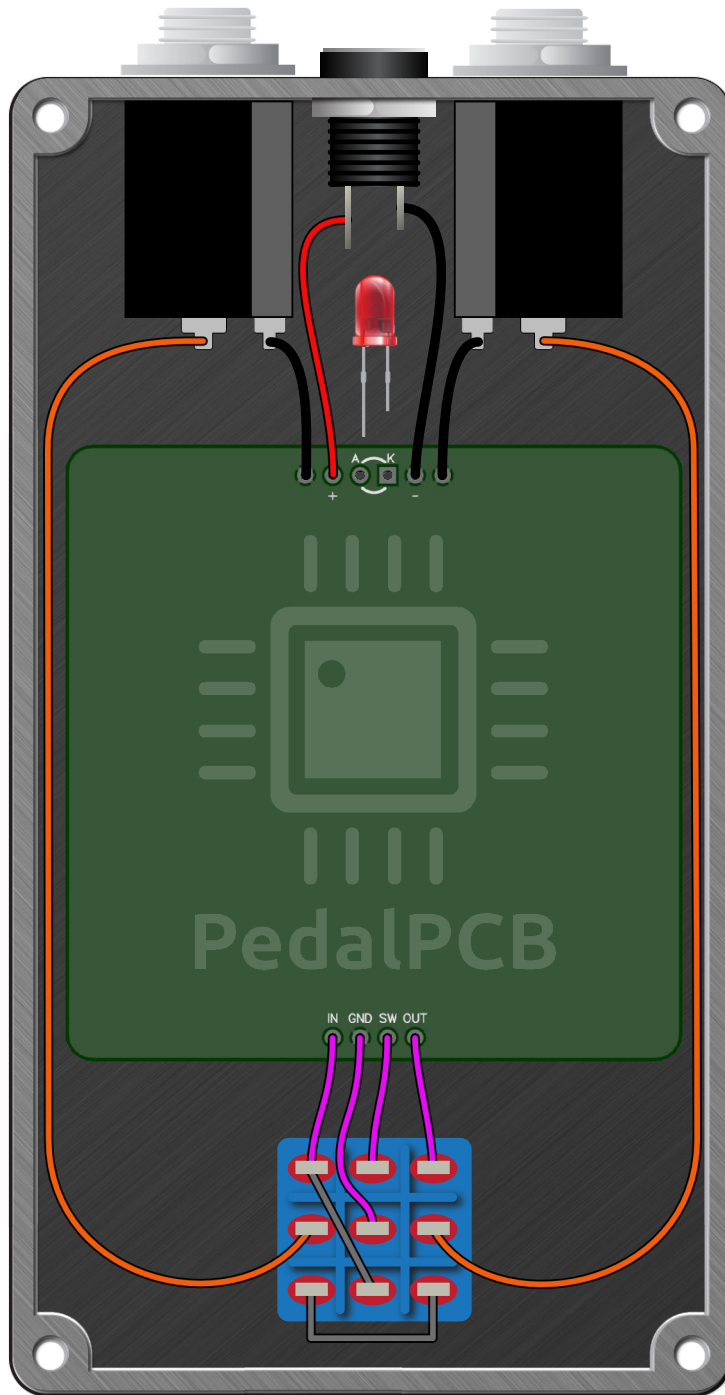

Cleaver Boost

Revised 8/16/23

CONTROLS AND FEATURES

- Volume
- Treble Cut (Toggle switch)
- Gain (Toggle switch)

All trademarks and registered trademarks are the property of their respective owners. The company, product, and service names used in this web site are for identification purposes only. Use of these names, logos, and brands does not imply endorsement.

Cleaver Boost

Schematic Diagram

Cleaver Boost

Drill Template
125B Enclosure