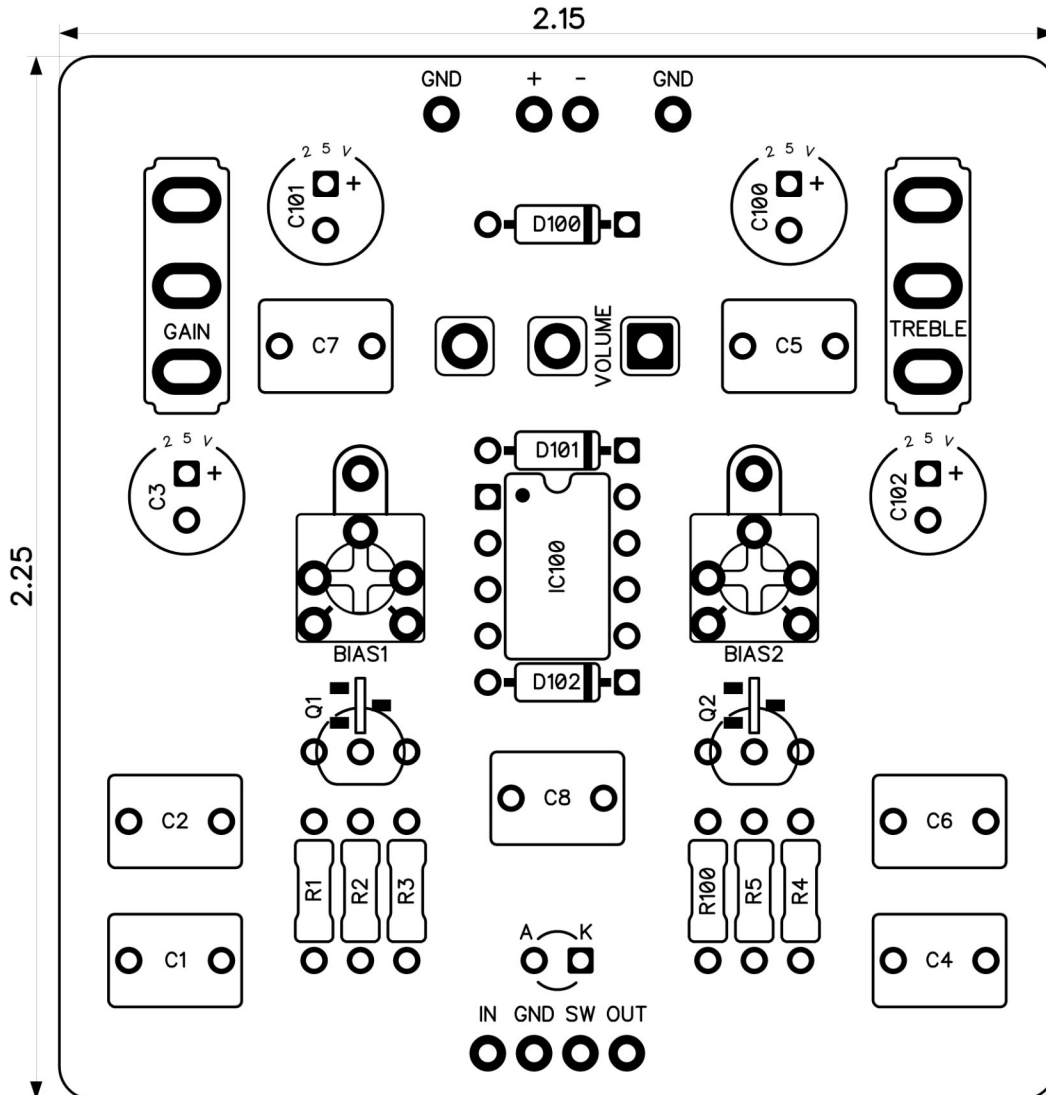

Cleaver Boost

Revised 8/16/23

CONTROLS AND FEATURES

- Volume
- Treble Cut (Toggle switch)
- Gain (Toggle switch)

All trademarks and registered trademarks are the property of their respective owners. The company, product, and service names used in this web site are for identification purposes only. Use of these names, logos, and brands does not imply endorsement.

Cleaver Boost

Schematic Diagram

Cleaver Boost

Drill Template
125B Enclosure