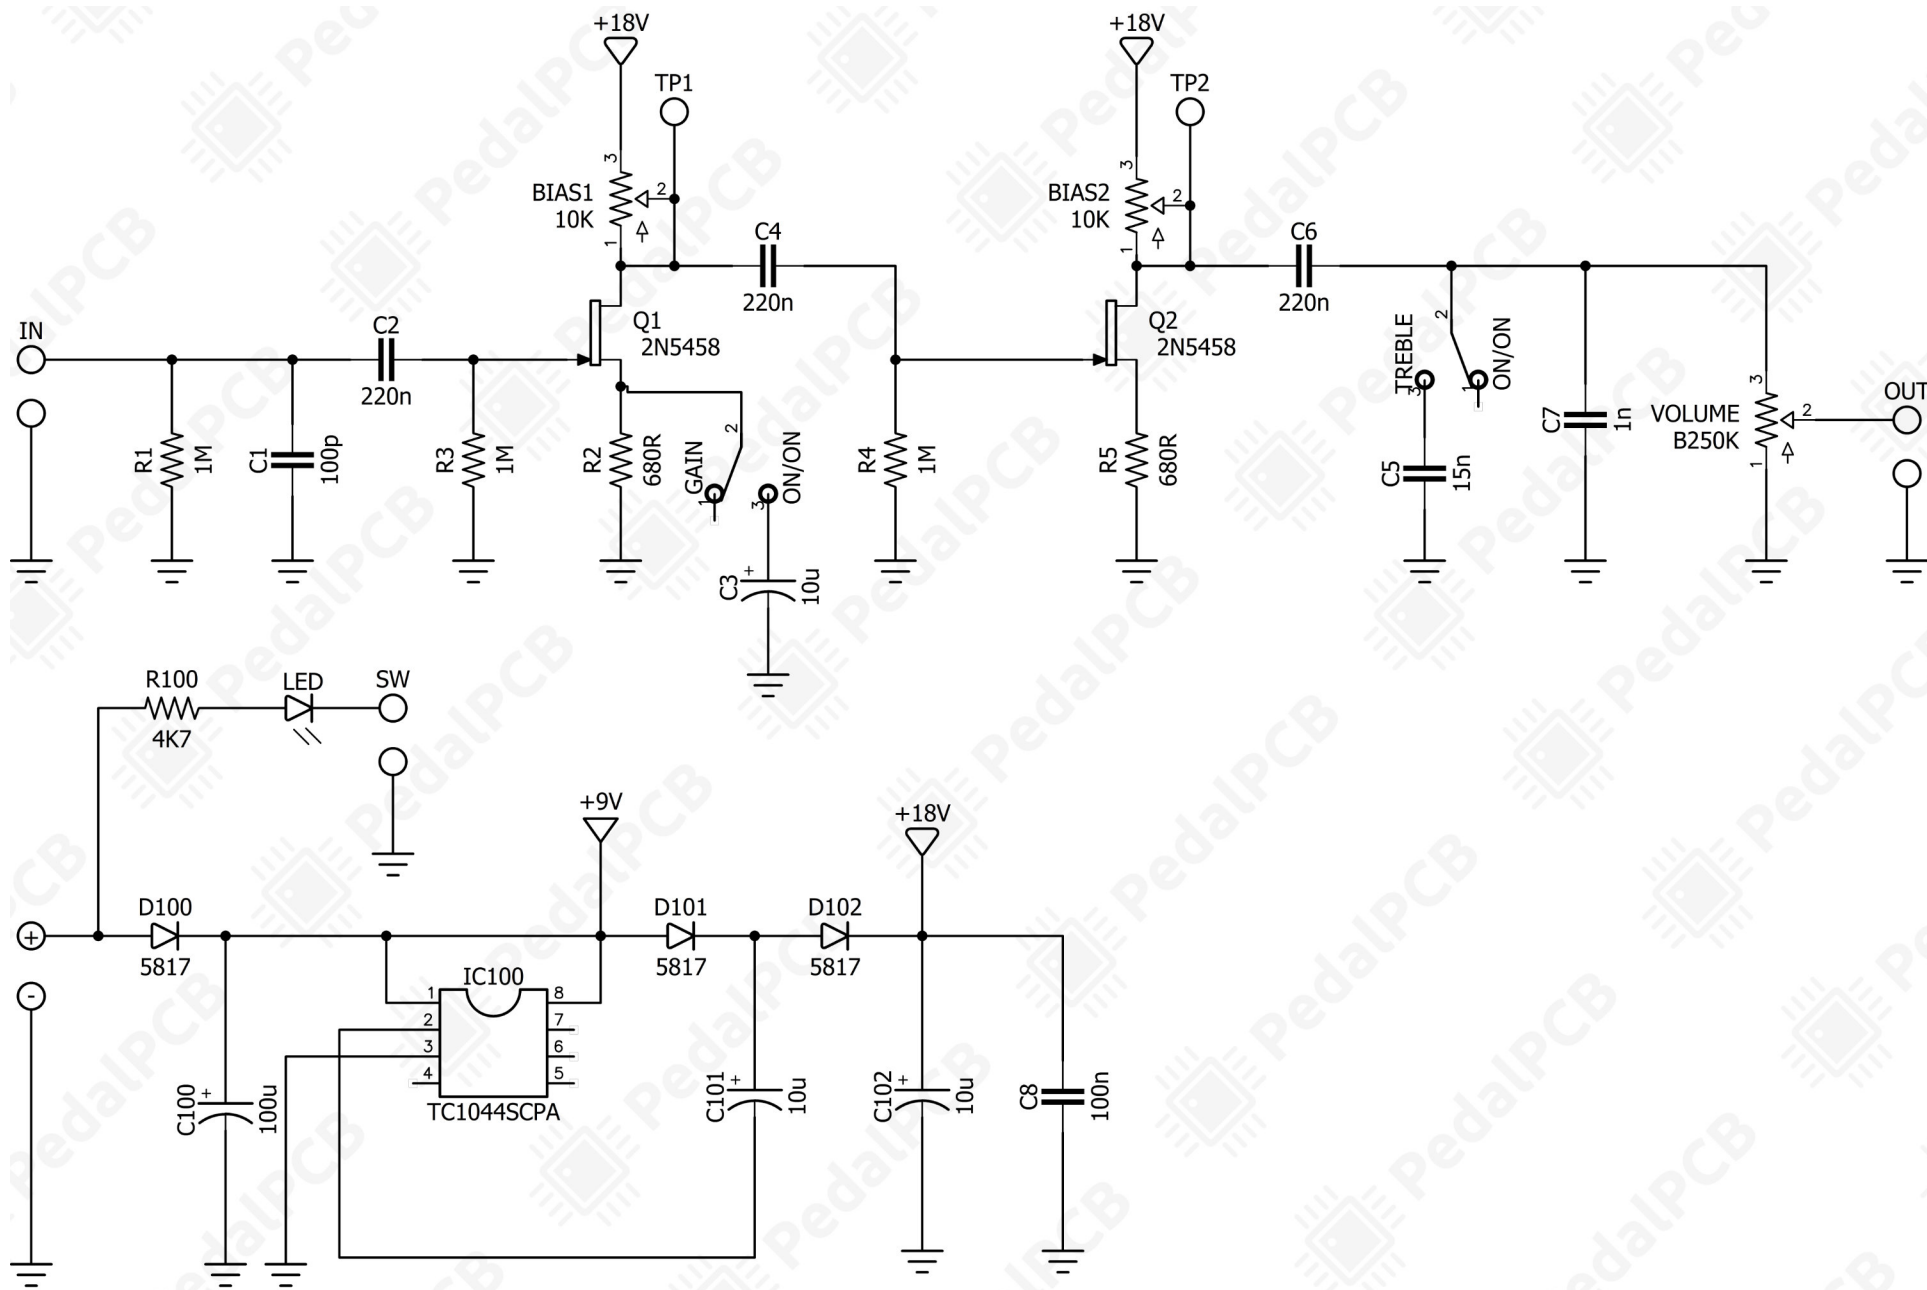

Cleaver Boost

Revised 8/16/23

CONTROLS AND FEATURES

- Volume
- Treble Cut (Toggle switch)
- Gain (Toggle switch)

All trademarks and registered trademarks are the property of their respective owners. The company, product, and service names used in this web site are for identification purposes only. Use of these names, logos, and brands does not imply endorsement.

Cleaver Boost

Schematic Diagram

Cleaver Boost

Drill Template
125B Enclosure