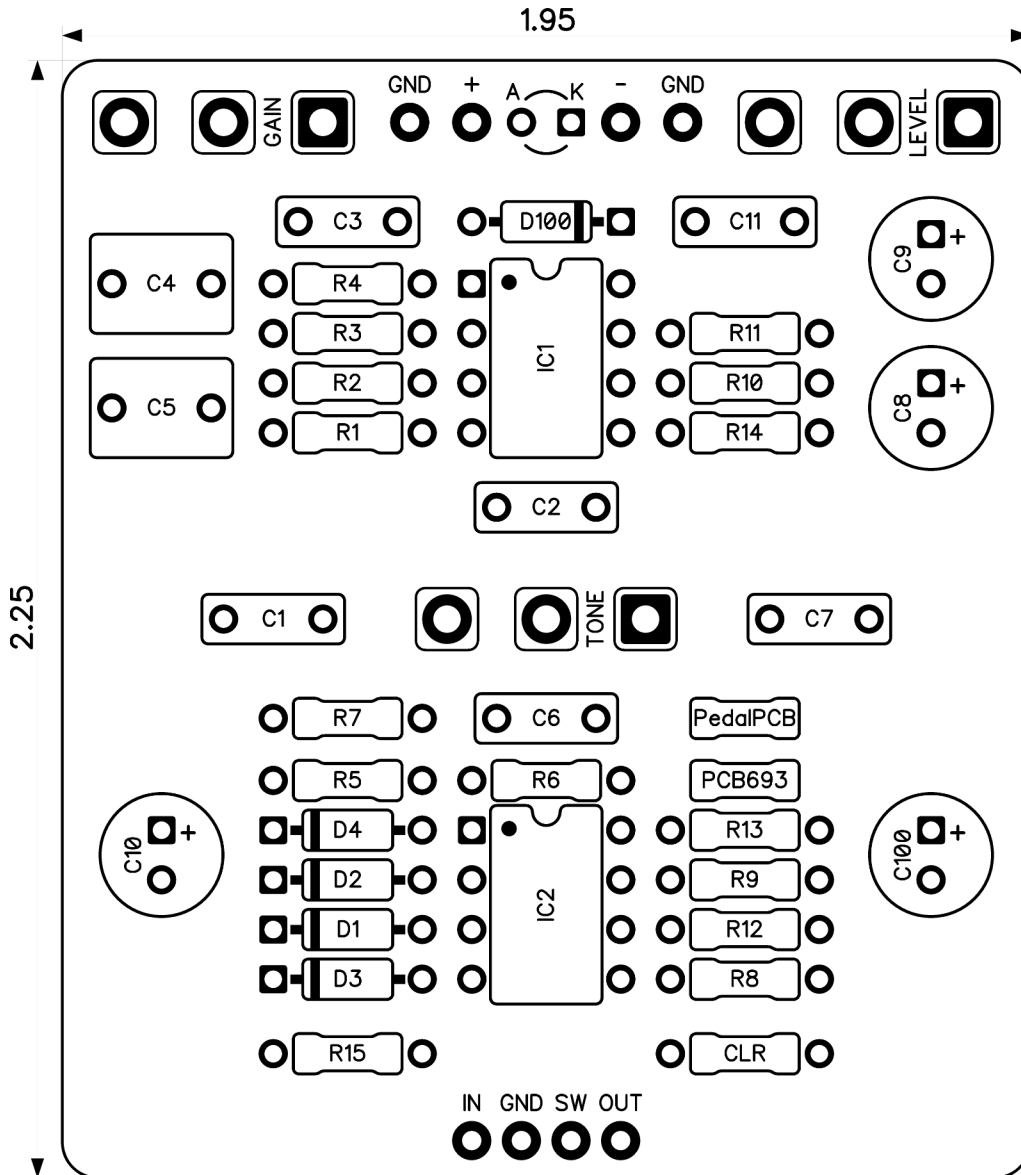

Browbeater Overdrive

Revised 3/16/25

CONTROLS AND FEATURES

- Level
- Tone
- Gain

All trademarks and registered trademarks are the property of their respective owners. The company, product, and service names used in this web site are for identification purposes only. Use of these names, logos, and brands does not imply endorsement.

Browbeater Overdrive

Schematic Diagram

Browbeater Overdrive

Wiring Diagram

Browbeater Overdrive

Drill Template
125B Enclosure