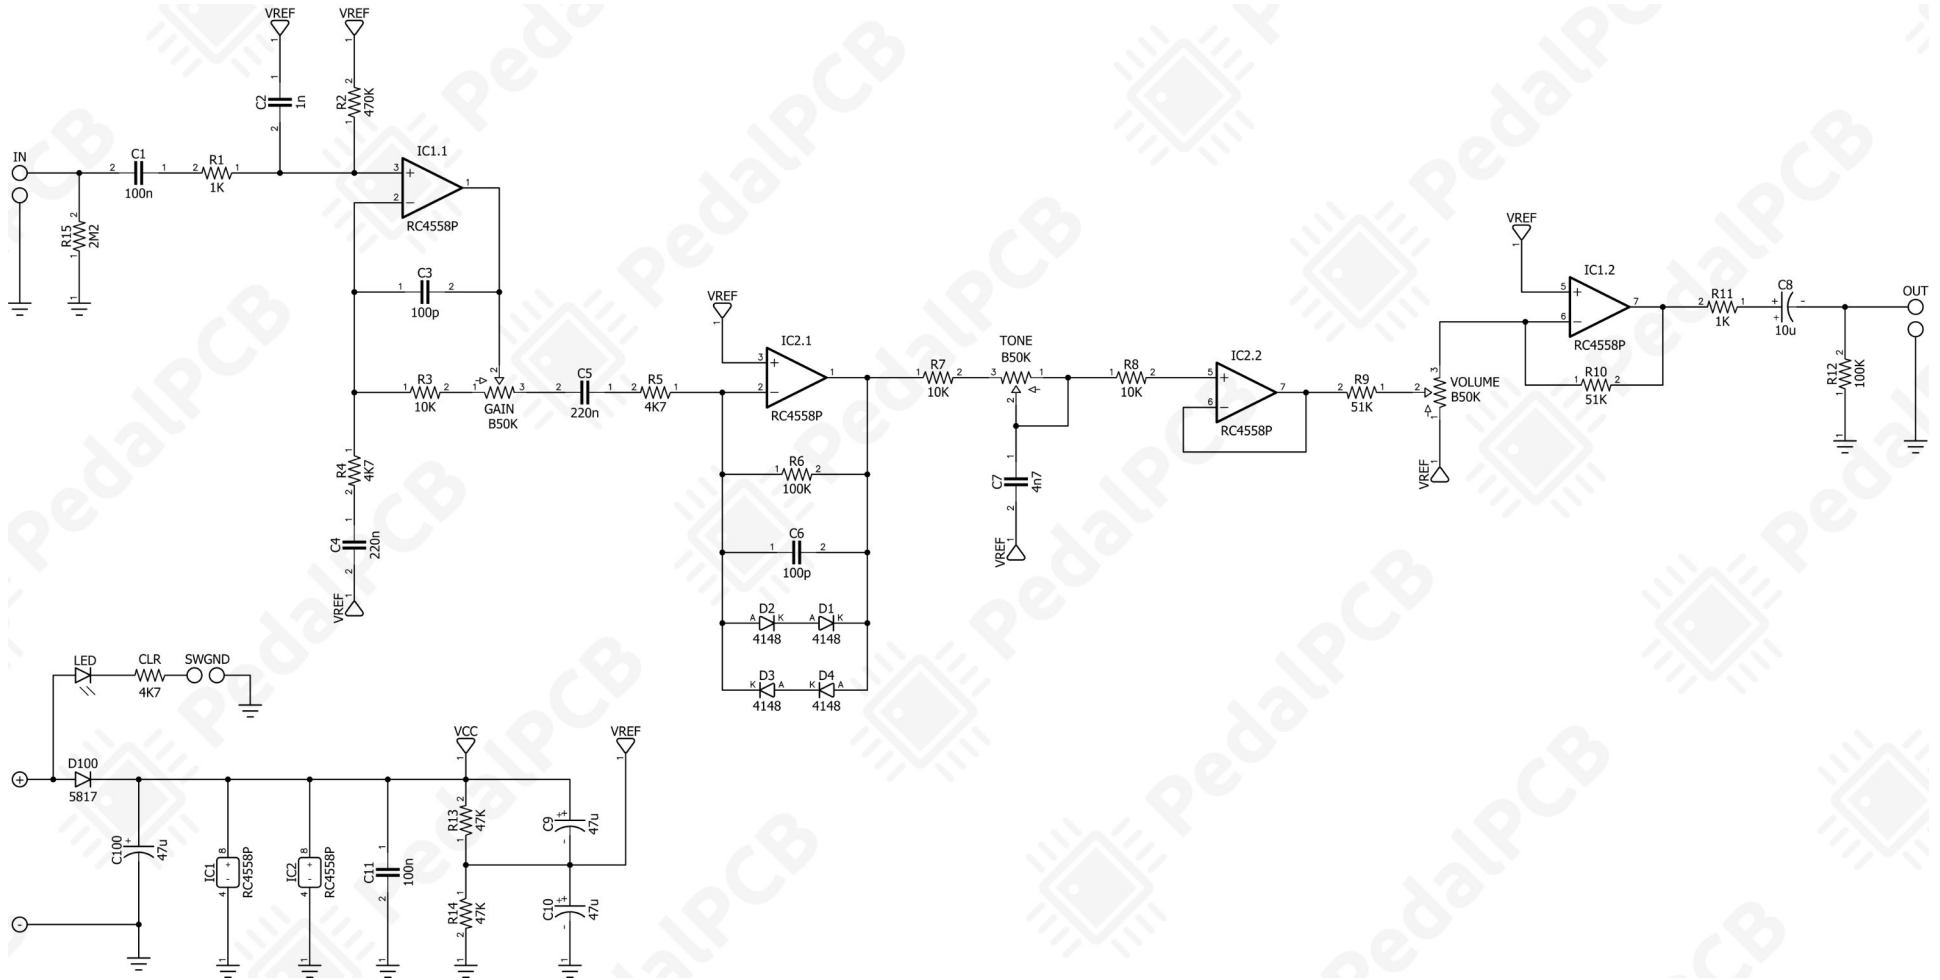

Browbeater Overdrive

Revised 3/16/25

CONTROLS AND FEATURES

- Level
- Tone
- Gain

All trademarks and registered trademarks are the property of their respective owners. The company, product, and service names used in this web site are for identification purposes only. Use of these names, logos, and brands does not imply endorsement.

Browbeater Overdrive

Schematic Diagram

Browbeater Overdrive

Wiring Diagram

Browbeater Overdrive

Drill Template
125B Enclosure