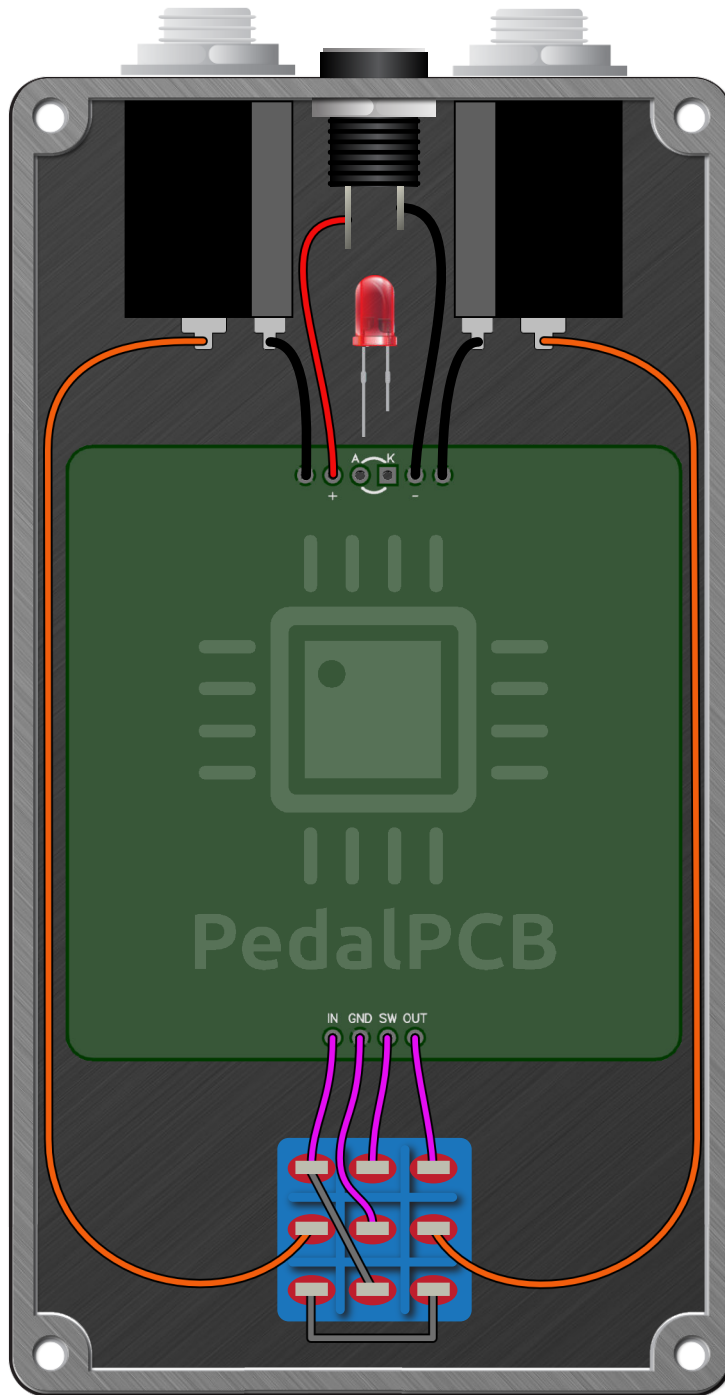

Browbeater Overdrive

Revised 3/16/25

CONTROLS AND FEATURES

- Level
- Tone
- Gain

All trademarks and registered trademarks are the property of their respective owners. The company, product, and service names used in this web site are for identification purposes only. Use of these names, logos, and brands does not imply endorsement.

Browbeater Overdrive

Schematic Diagram

Browbeater Overdrive

Wiring Diagram

Browbeater Overdrive

Drill Template
125B Enclosure