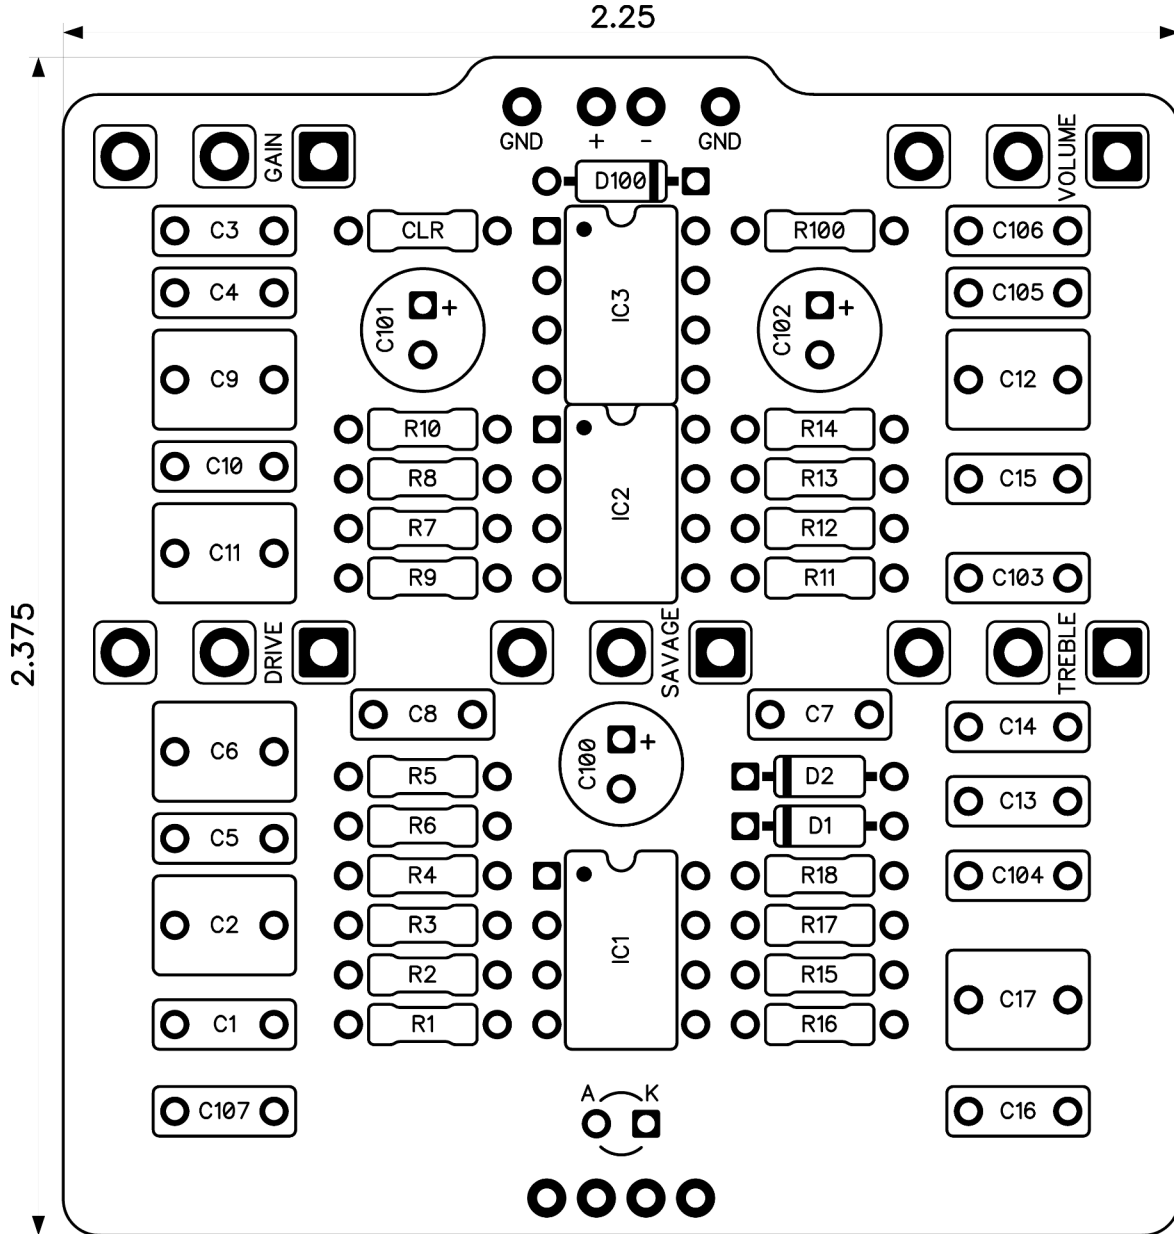

Aphrodite Overdrive

Revised 12/29/25

CONTROLS AND FEATURES

- Volume
- Gain
- Treble
- Savage
- Drive

All trademarks and registered trademarks are the property of their respective owners. The company, product, and service names used in this web site are for identification purposes only. Use of these names, logos, and brands does not imply endorsement.

Aphrodite Overdrive

Schematic Diagram

Aphrodite Overdrive

Wiring Diagram

Aphrodite Overdrive

Drill Template
125B Enclosure