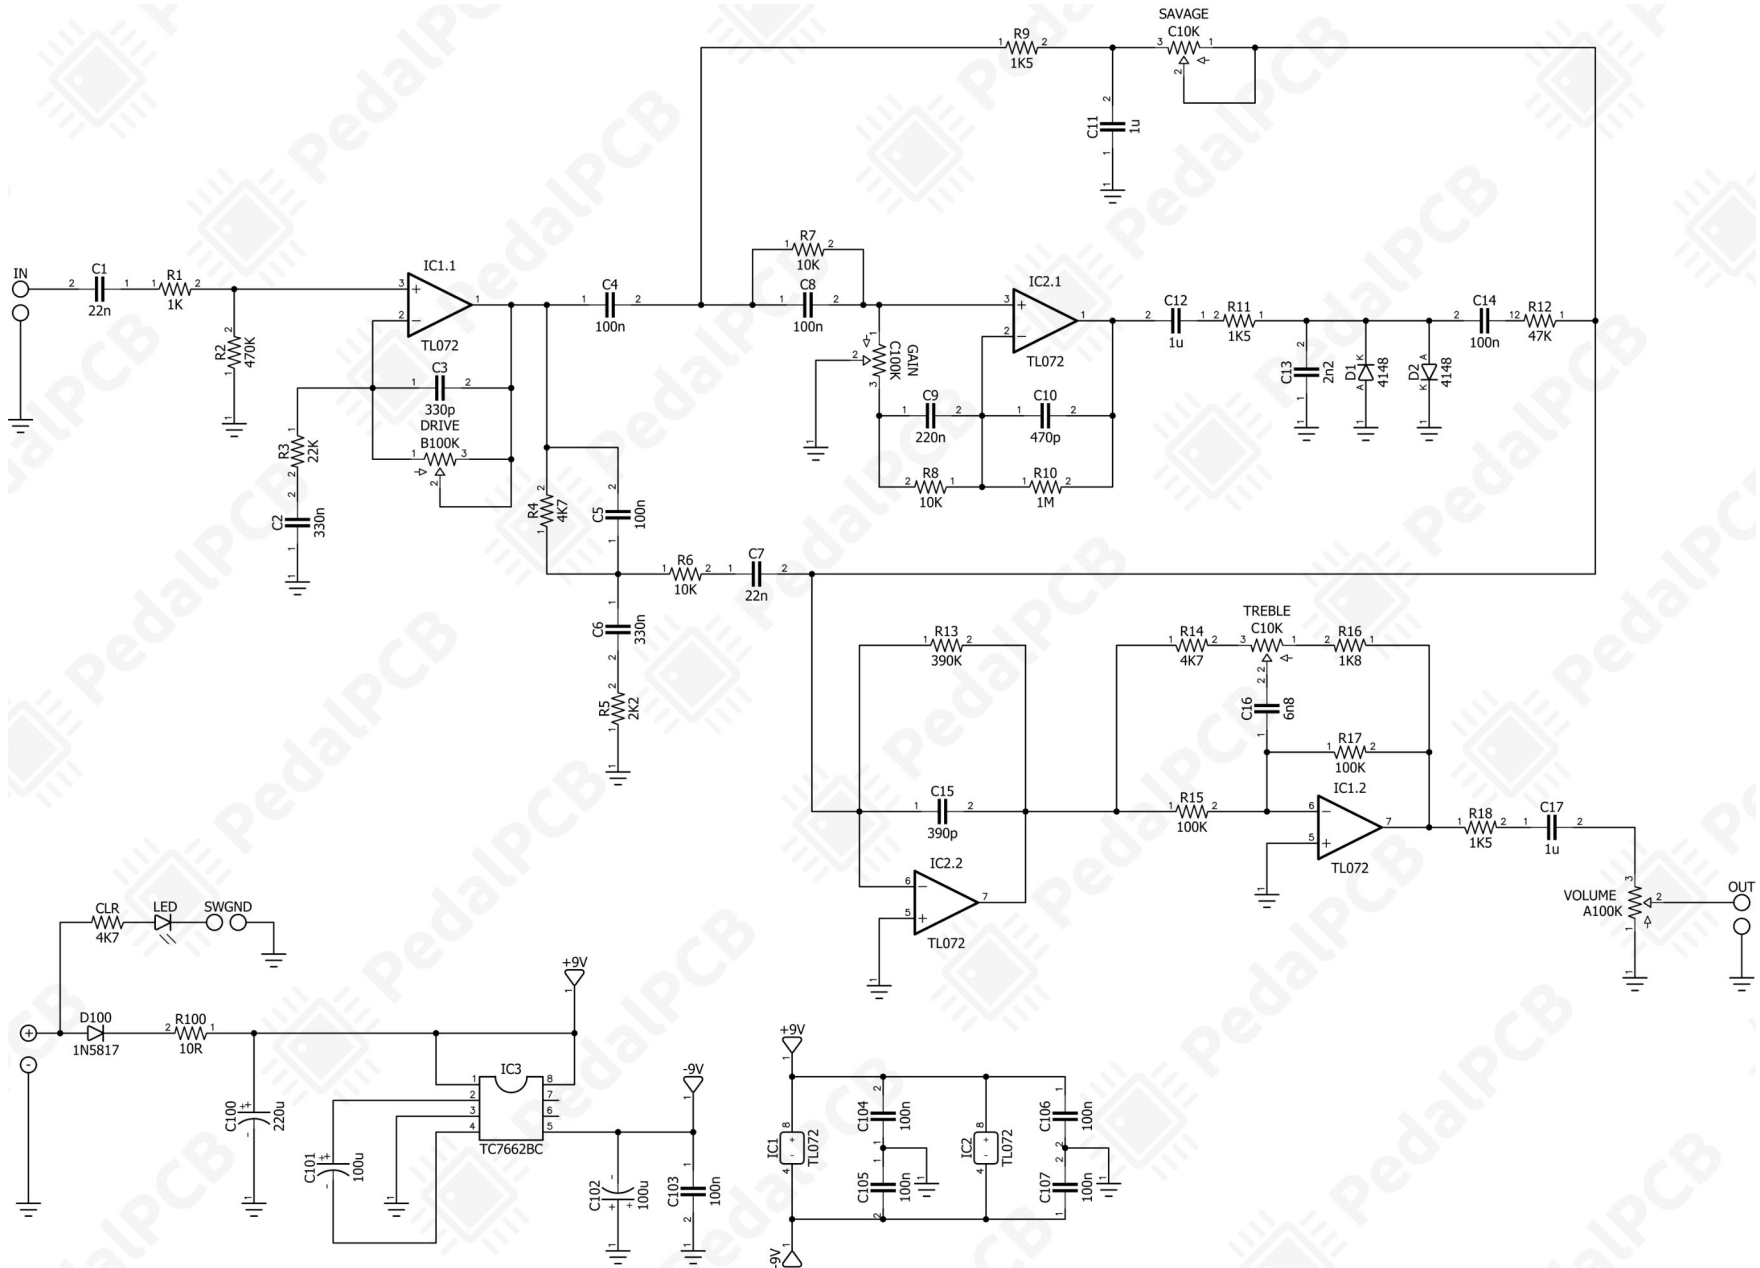

Aphrodite Overdrive

Revised 12/29/25

CONTROLS AND FEATURES

- Volume
- Gain
- Treble
- Savage
- Drive

All trademarks and registered trademarks are the property of their respective owners. The company, product, and service names used in this web site are for identification purposes only. Use of these names, logos, and brands does not imply endorsement.

Aphrodite Overdrive

Schematic Diagram

Aphrodite Overdrive

Wiring Diagram

Aphrodite Overdrive

Drill Template
125B Enclosure