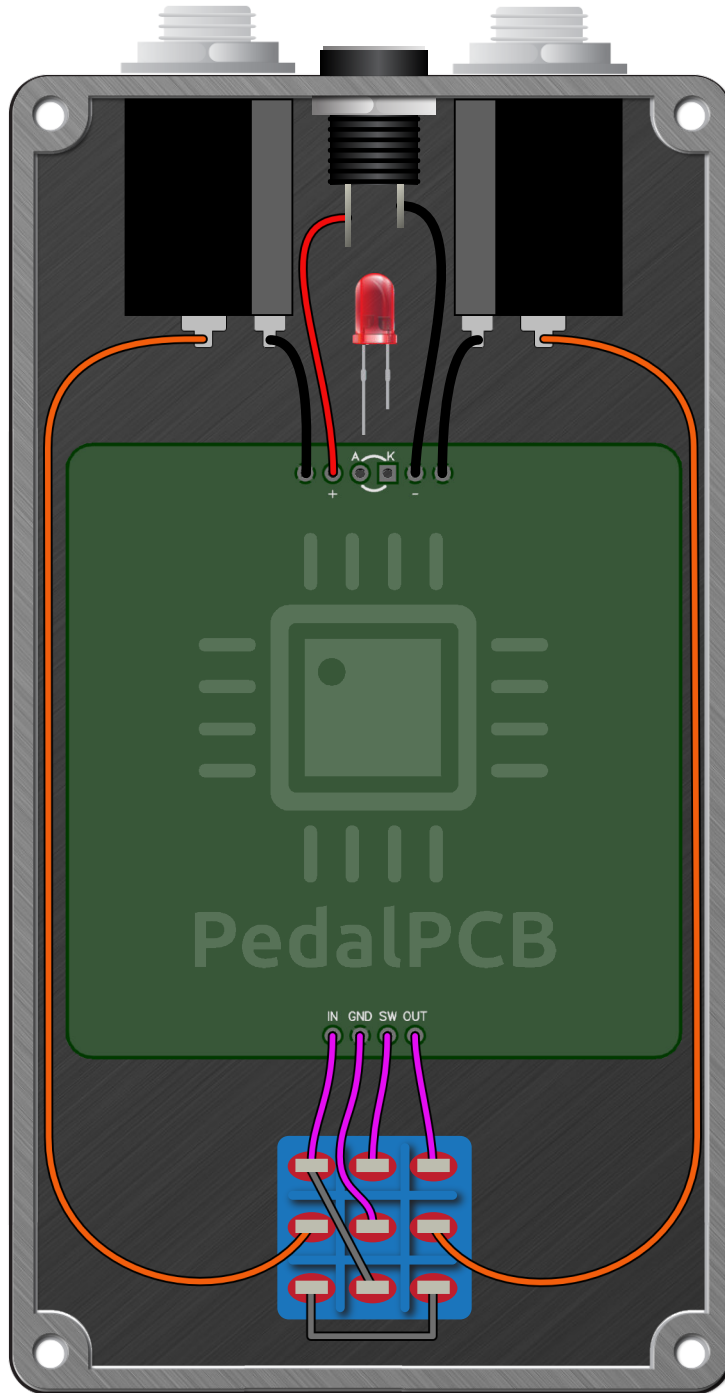

Aphrodite Overdrive

Revised 12/29/25

CONTROLS AND FEATURES

- Volume
- Gain
- Treble
- Savage
- Drive

All trademarks and registered trademarks are the property of their respective owners. The company, product, and service names used in this web site are for identification purposes only. Use of these names, logos, and brands does not imply endorsement.

Aphrodite Overdrive

Schematic Diagram

Aphrodite Overdrive

Wiring Diagram

Aphrodite Overdrive

Drill Template
125B Enclosure