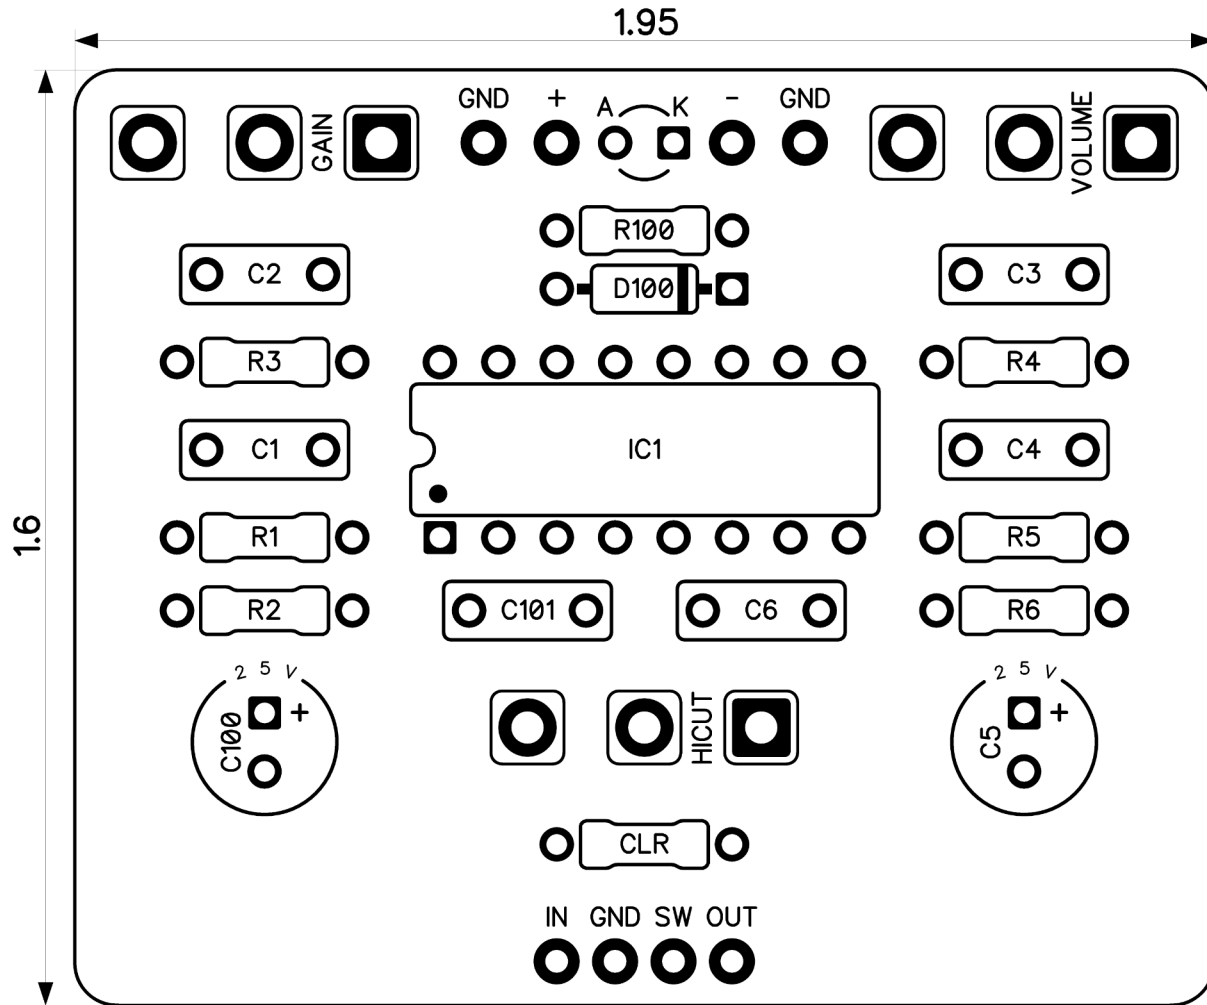

Ample Alpaca Overdrive

Revised 8/12/23

CONTROLS AND FEATURES

- Volume
- Hi-cut
- Gain

All trademarks and registered trademarks are the property of their respective owners. The company, product, and service names used in this web site are for identification purposes only. Use of these names, logos, and brands does not imply endorsement.

Ample Alpaca Overdrive

Schematic Diagram

Ample Alpaca Overdrive

Wiring Diagram

Ample Alpaca Overdrive

Drill Template
125B Enclosure